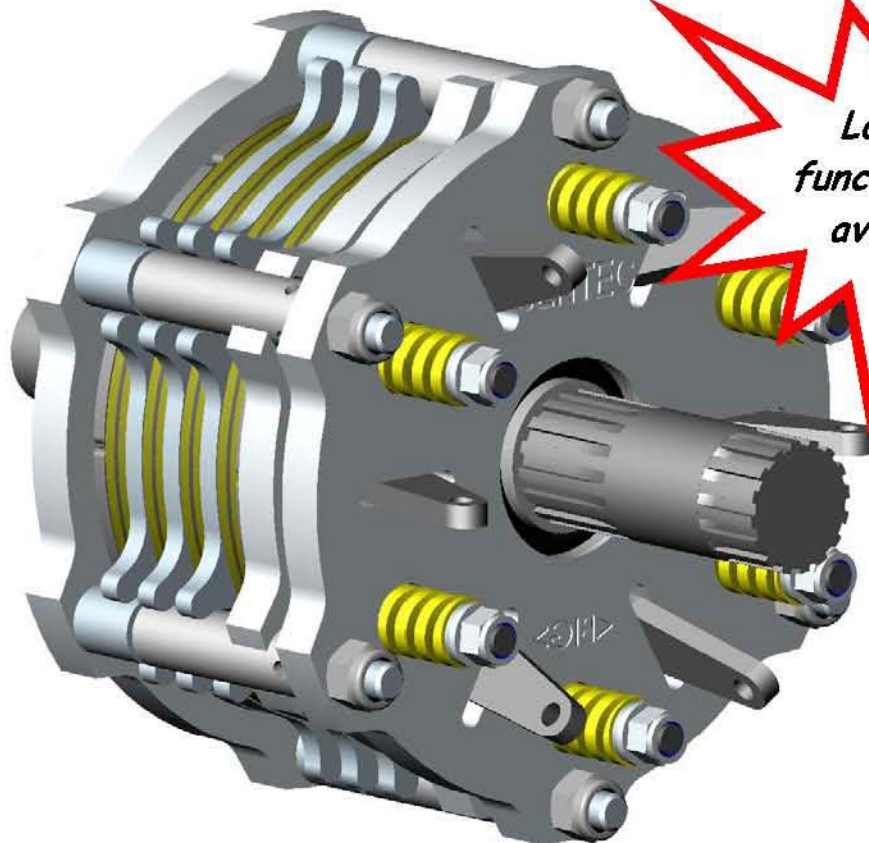

"Big Clutch" - On Board Type

*Lock-up
function soon
available!*

Unique Design - Extreme Features

- Open design prevents belt heating problems
- Rigid design with ventilation
- Available in 3, 4 and 5 plate versions
- Easy settings and maintenance
- 35mm clutch shaft
- Complete "clutch - gear box" solutions available

Technical data

Weight	10.5 kg / 23.1 lb
Clutch plates	3, 4 or 5 pcs.
Dimension	Ø160mm / 6.5"

Local distributor: