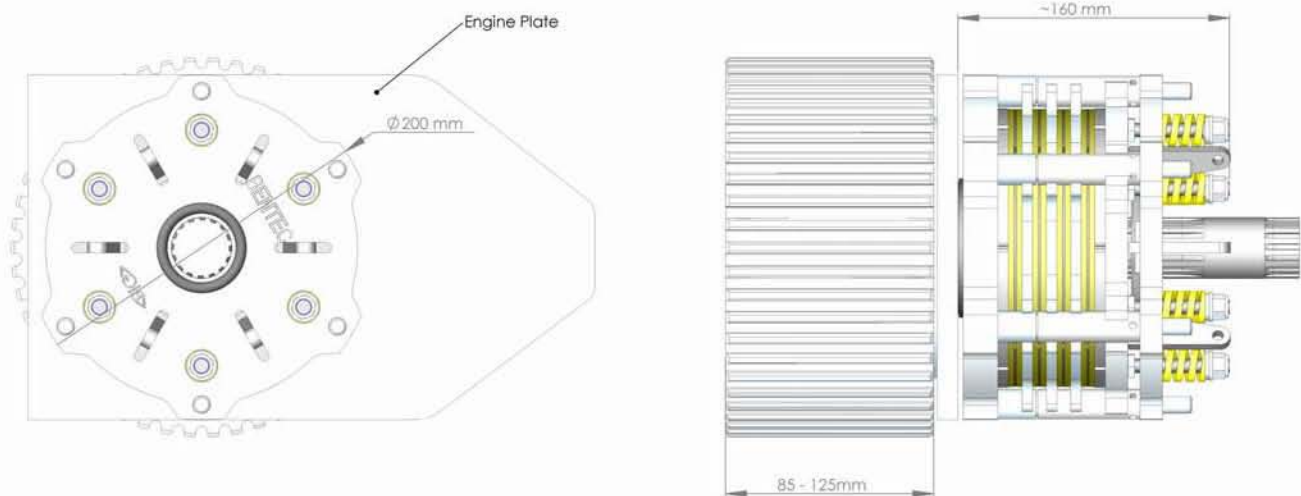

"Big Clutch" - On Board Type

*Lock-up
function soon
available!*

Unique Design - Extreme Features

- Open design prevents belt heating problems
- Rigid design with ventilation
- Available in 3, 4 and 5 plate versions
- Easy settings and maintenance
- 35mm clutch shaft
- Complete "clutch - gear box" solutions available

Technical data

Weight	10.5 kg / 23.1 lb
Clutch plates	3, 4 or 5 pcs.
Dimension	Ø160mm / 6.5"

Local distributor: